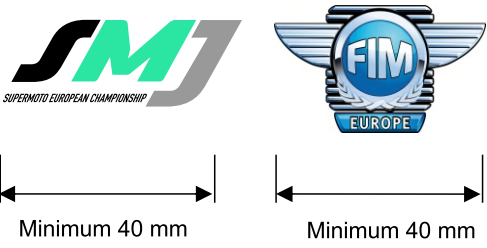

GUIDELINE OF THE OFFICIAL LOGOS POSITIONING SUPERMOTO EUROPEAN CHAMPIONSHIP

FRONT NUMBER PLATE