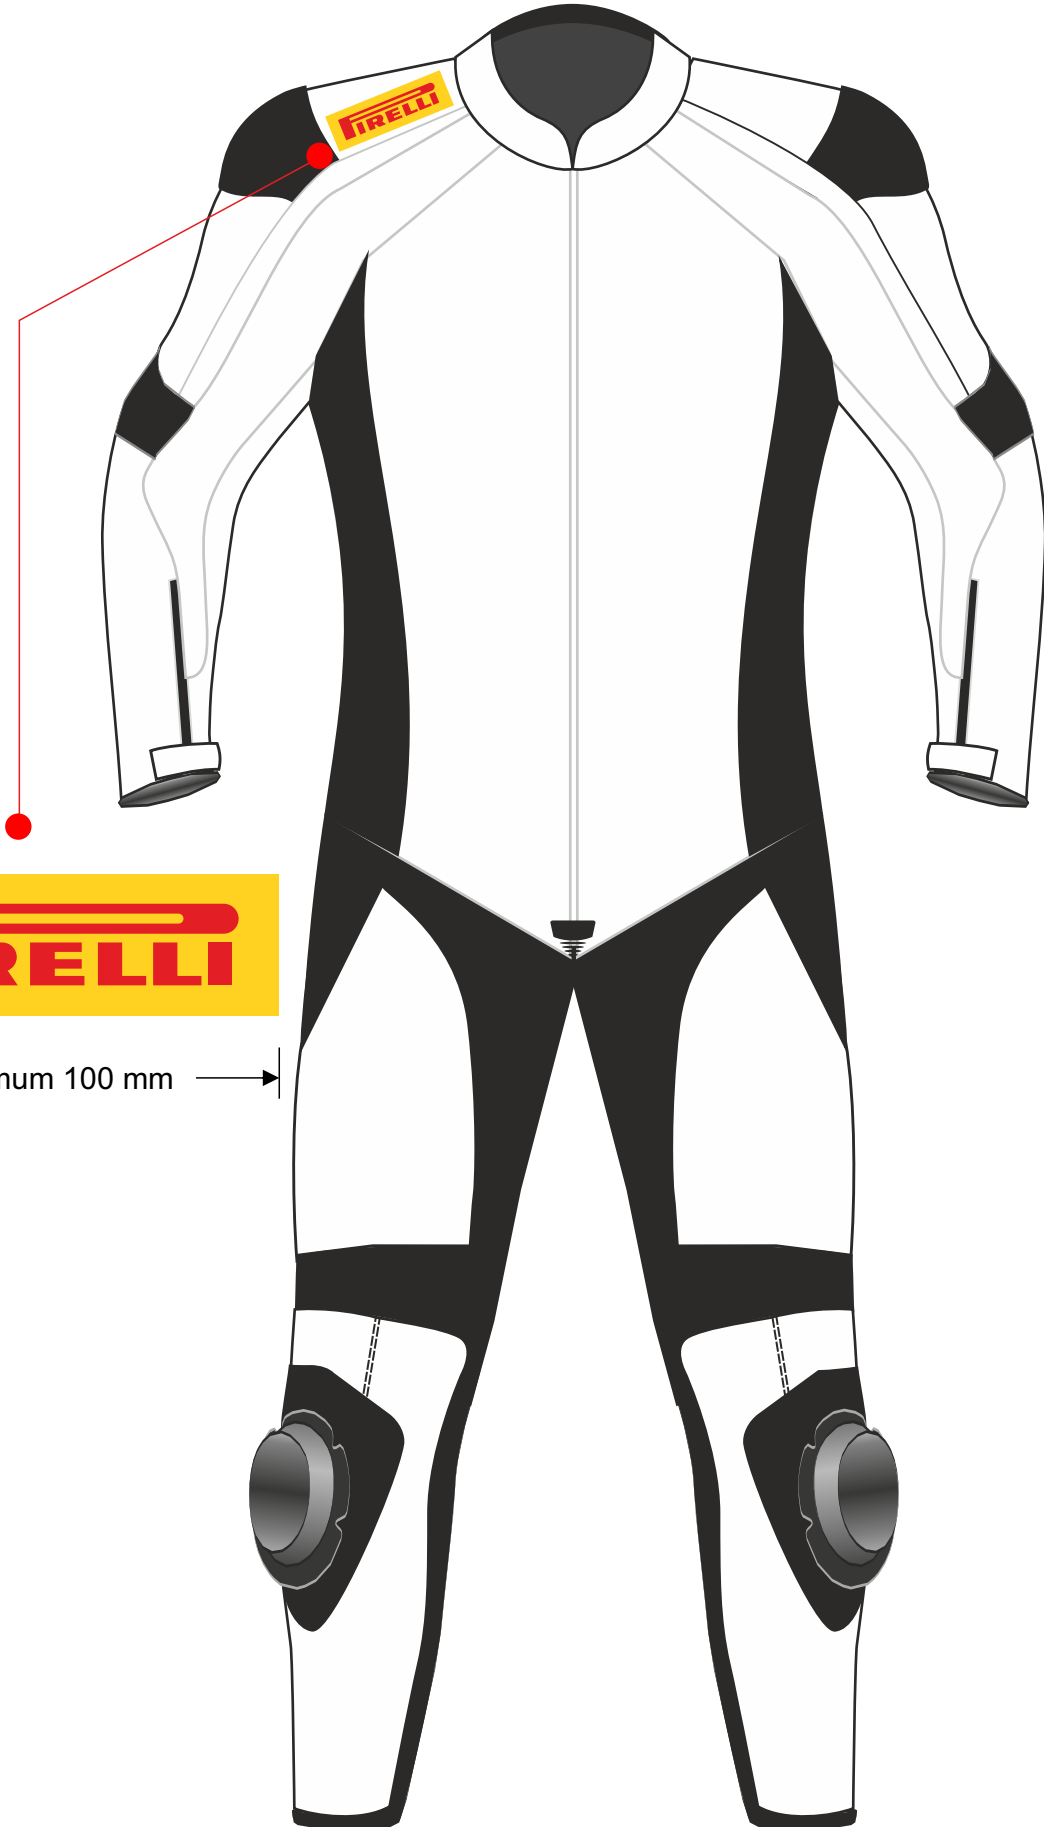

GUIDELINE OF THE OFFICIAL LOGOS POSITIONING 2025 SM JUNIOR EUROPEAN CHAMPIONSHIP

Minimum 100 mm

© XIEM - ALL RIGHTS RESERVED

THIS DESIGN IS THE INTELLECTUAL PROPERTY OF XIEM - ANY REPRODUCTION WITHOUT PERMISSION WILL BE PROSECUTED TO THE FULLEST EXTENT OF THE LAW.